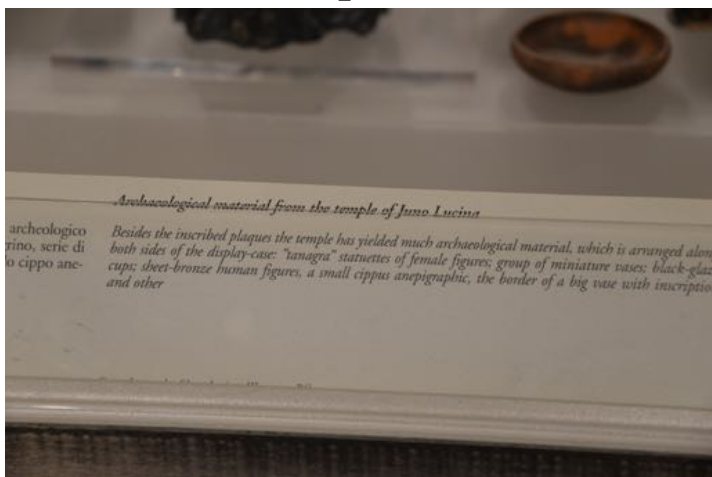

Rome1516\_0002765.JPG

Rome1516\_0002766.JPG

Rome1516\_0002767.JPG

Rome1516\_0002768.JPG

Rome1516\_0002769.JPG

Rome1516\_0002772.JPG

*Archaeological material from the temple of Juno Lucina*  
Besides the inscribed plaques the temple has yielded much archaeological material, which is arranged along both sides of the display-case: "tanagra" statuettes of female figures; group of miniature vases; black-glaze cups; sheet-bronze human figures, a small cippus anepigraphic, the border of a big vase with inscriptions and other