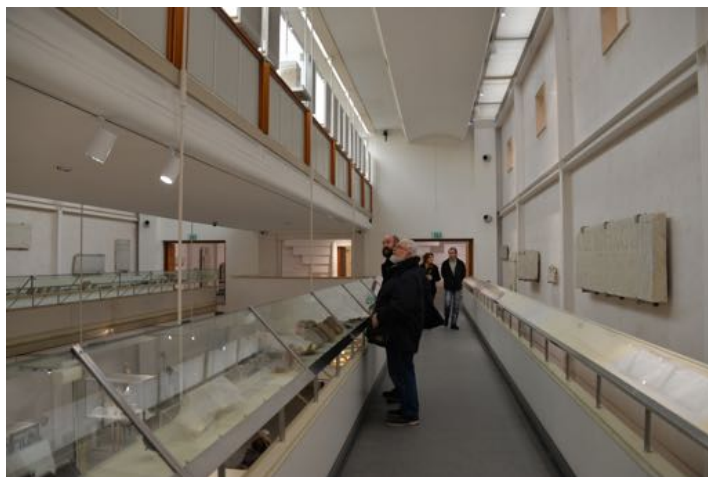

Rome1516_0002782.JPG