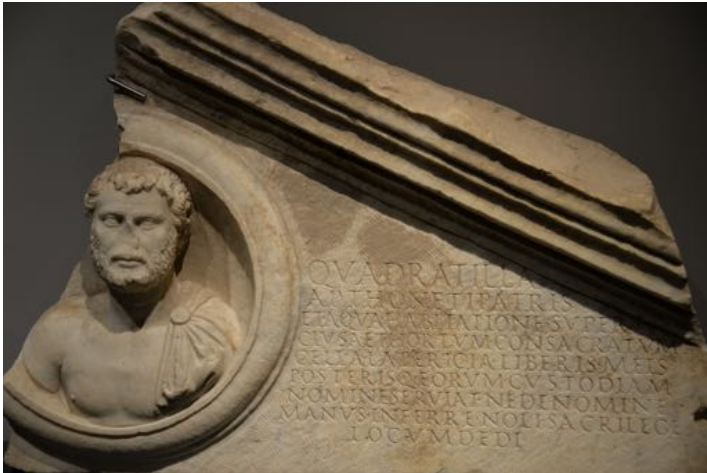

Rome1516_0002702.JPG