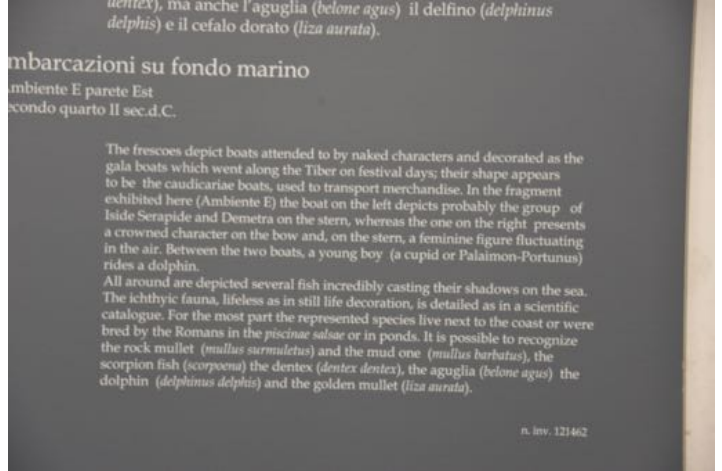

Rome1516_0002670.JPG